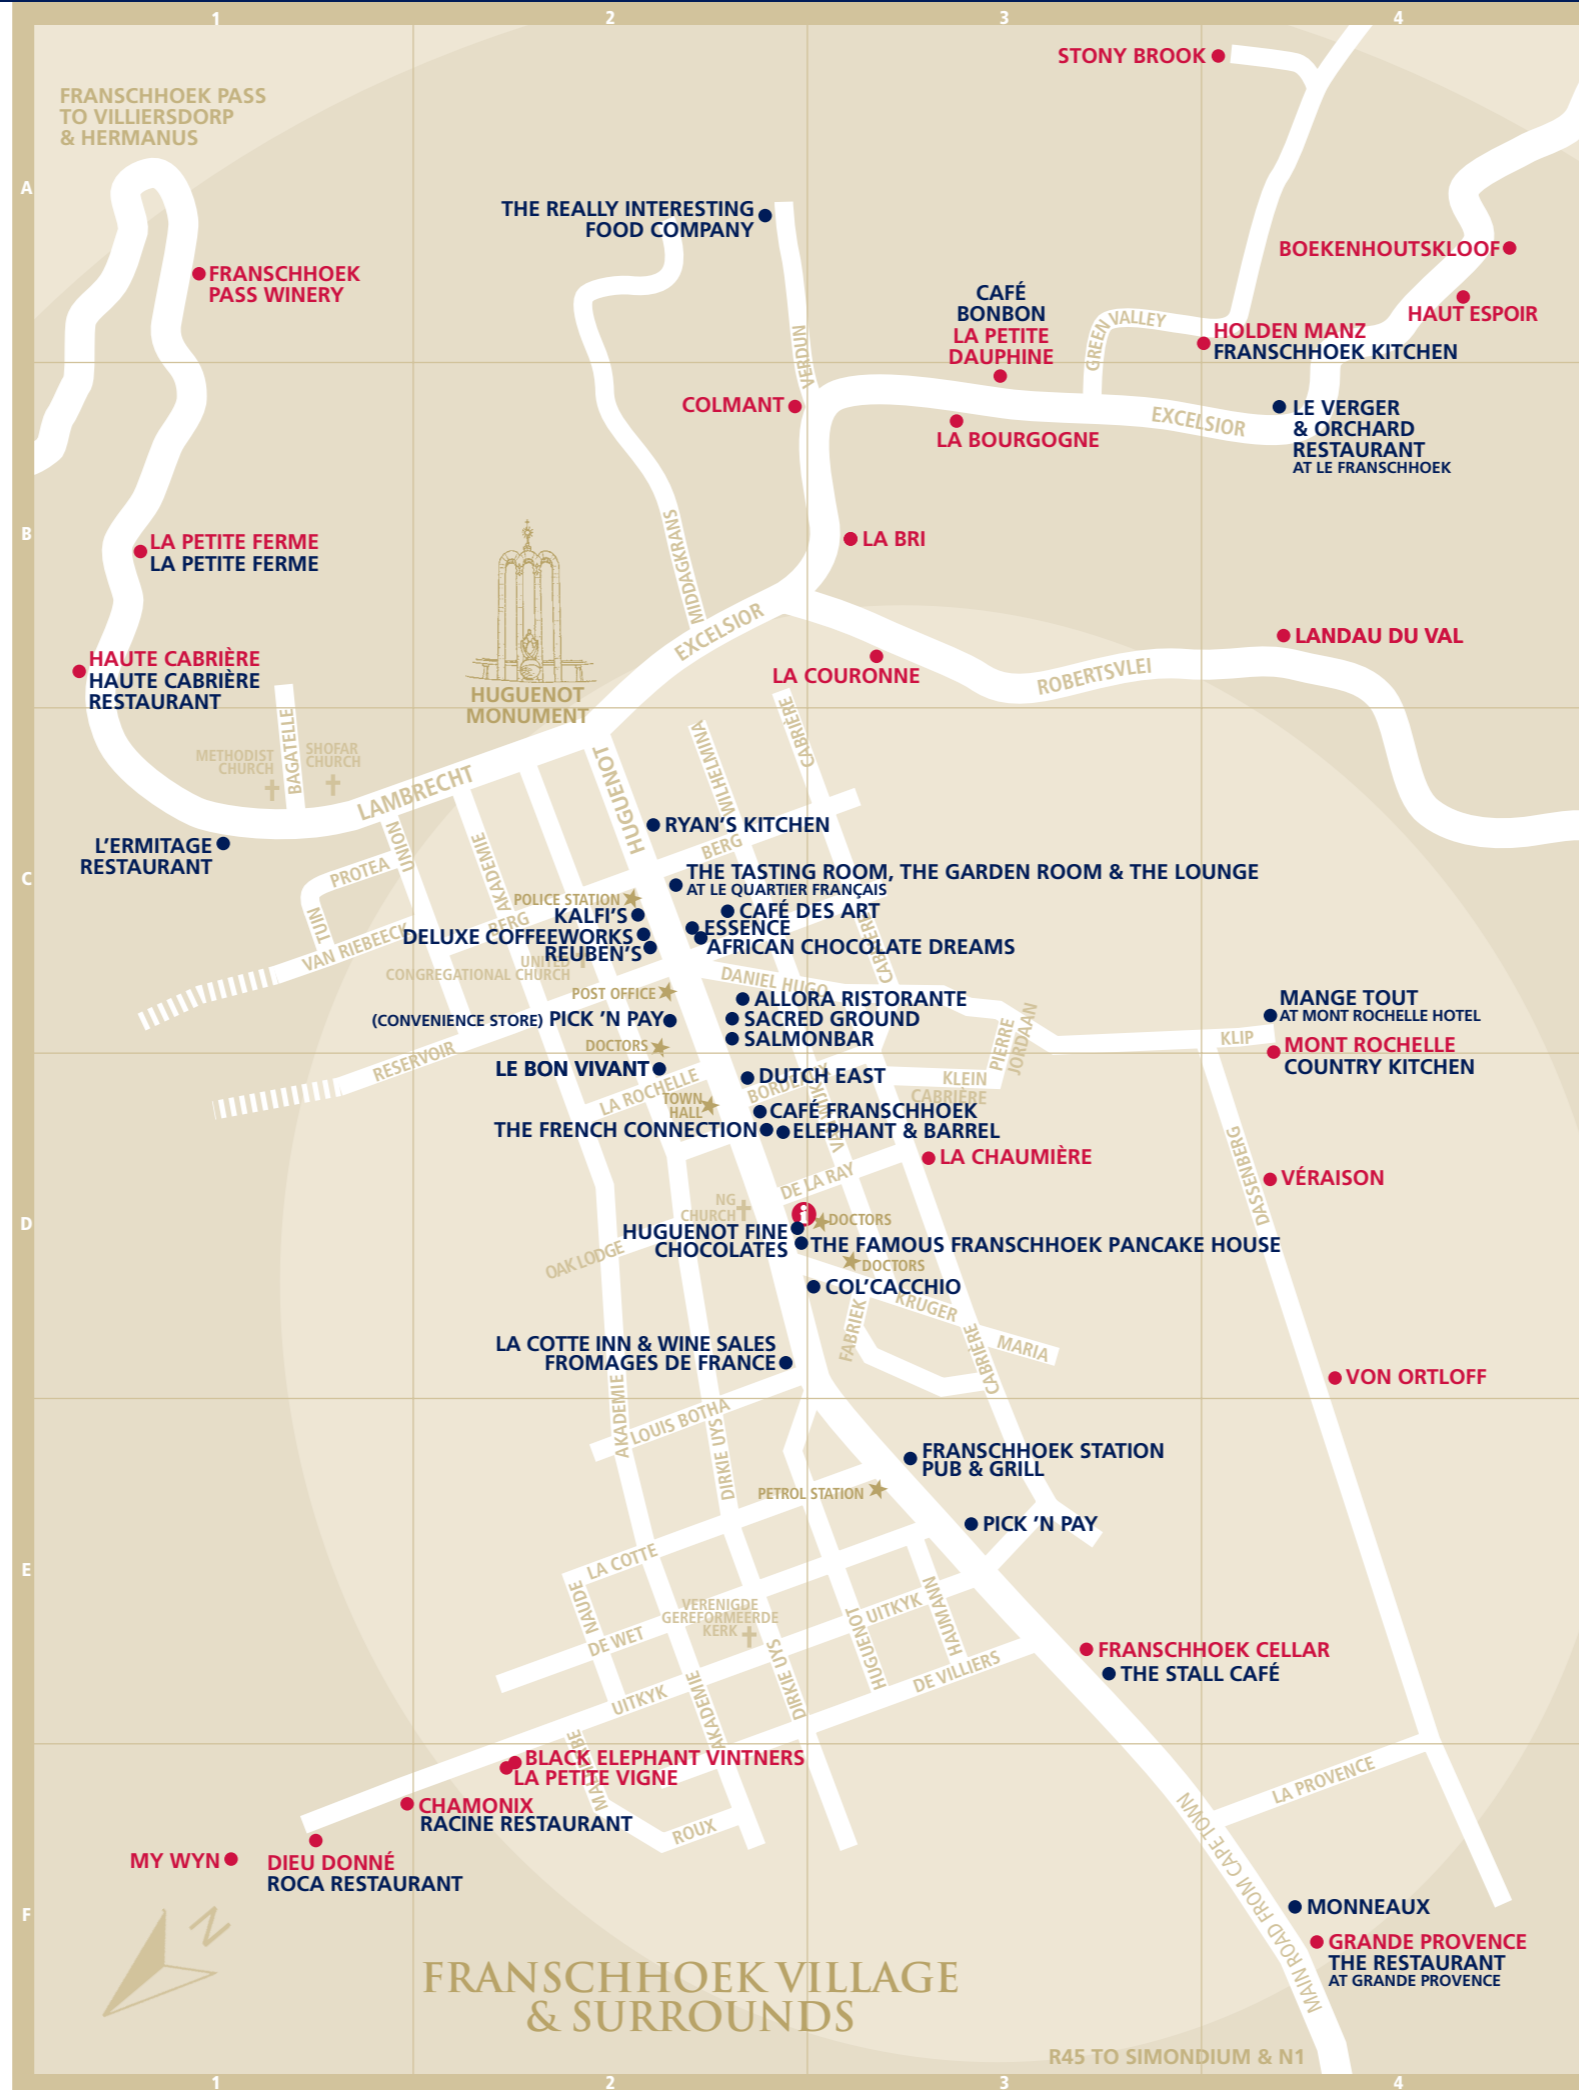

VIGNERONS DE FRANSCHHOEK for a complete list please see reverse

FRANSCHHOEK TOURS & TRANSFERS

BATHO TOURS	+27 (0)82 090 8660
DAVOE TOURS	+27 (0)78 319 1891
TREVOR J – CALL A CAB	+27 (0)82 256 6784
LA ROCHELLE TOURS & TRANSFERS	+27 (0)83 301 6774
UNWIND FRANSCHHOEK	+27 (0)83 751 4060
WINELANDS EXPERIENCE	+27 (0)21 876 4042

DISTANCES FROM FRANSCHHOEK INFO BUREAU TO

FRANSCHHOEK PASS WINERY	2.5 km
BOEKENHOUTSKLOOF	5 km
BOSCHENDAL	15 km
VAL DE VIE WINE ESTATE & POLO CLUB	20 km
BACKSBERG	22 km
PAARL	26 km
STELLENBOSCH	30 km
CAPE TOWN	83 km
CAPE TOWN INTERNATIONAL AIRPORT	62 km

Please see reverse for Restaurants and Vignerons in Franschhoek Valley

eat sleep drink
FRANSCHHOEK®
WINE VALLEY

FRANSCHHOEK WINE VALLEY FOOD & WINE ROUTE

INCORPORATING

FESTIVALS

- Franschhoek Harvest Festivals – February & March
- Franschhoek Summer Wines – February
- Franschhoek Literary Festival – May
- Franschhoek Winter Sculpture Fair – May
- Cook Franschhoek – June
- Franschhoek Winter Wines – June
- Franschhoek Bastille Festival – July
- Franschhoek Uncorked Festival – September
- Franschhoek Art in Clay – October
- Franschhoek Open Gardens – October
- Franschhoek Cap Classique & Champagne Festival – November

Make a weekend of your experience! Franschhoek offers visitors superb accommodation ranging from the finest bed and breakfasts, to luxurious boutique hotels, all nestling in a picturesque and safe environment. Stroll down the main road, uncover world-class shops and boutiques – an intimate and relaxed shopping experience.

STELLENBOSCH
STELLENBOSCH • PNIEL • FRANSCHHOEK
MUNISIPALITEIT • UMASIPALA • MUNICIPALITY