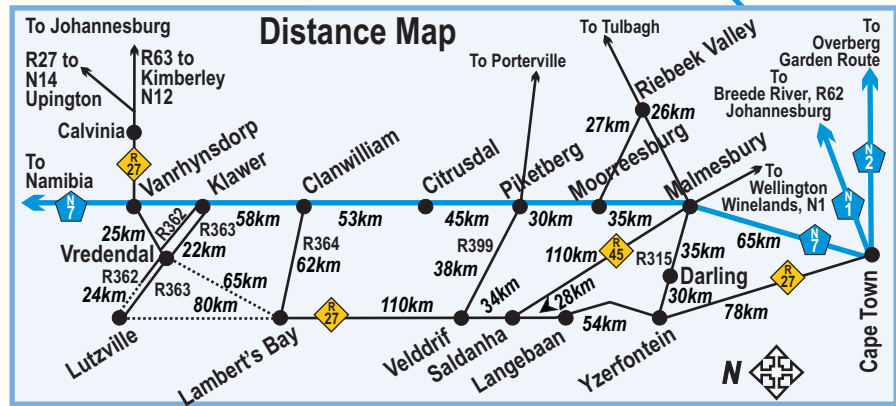

Atlantic Ocean

Atlantic Ocean

Distance Map

- Lighthouse
- Main Roads
- Freeways
- Scenic Route
- Route 27 (Coastal) soon to be tarred
- Route 62 / Longest Wine Route
- Route 62 Detours
- Dirt Roads
- 4 X 4 Track
- Wine Routes
- Conservation Areas
- Mountain Passes
- Brandy Route

Cape Agulhas: Southernmost tip of Africa